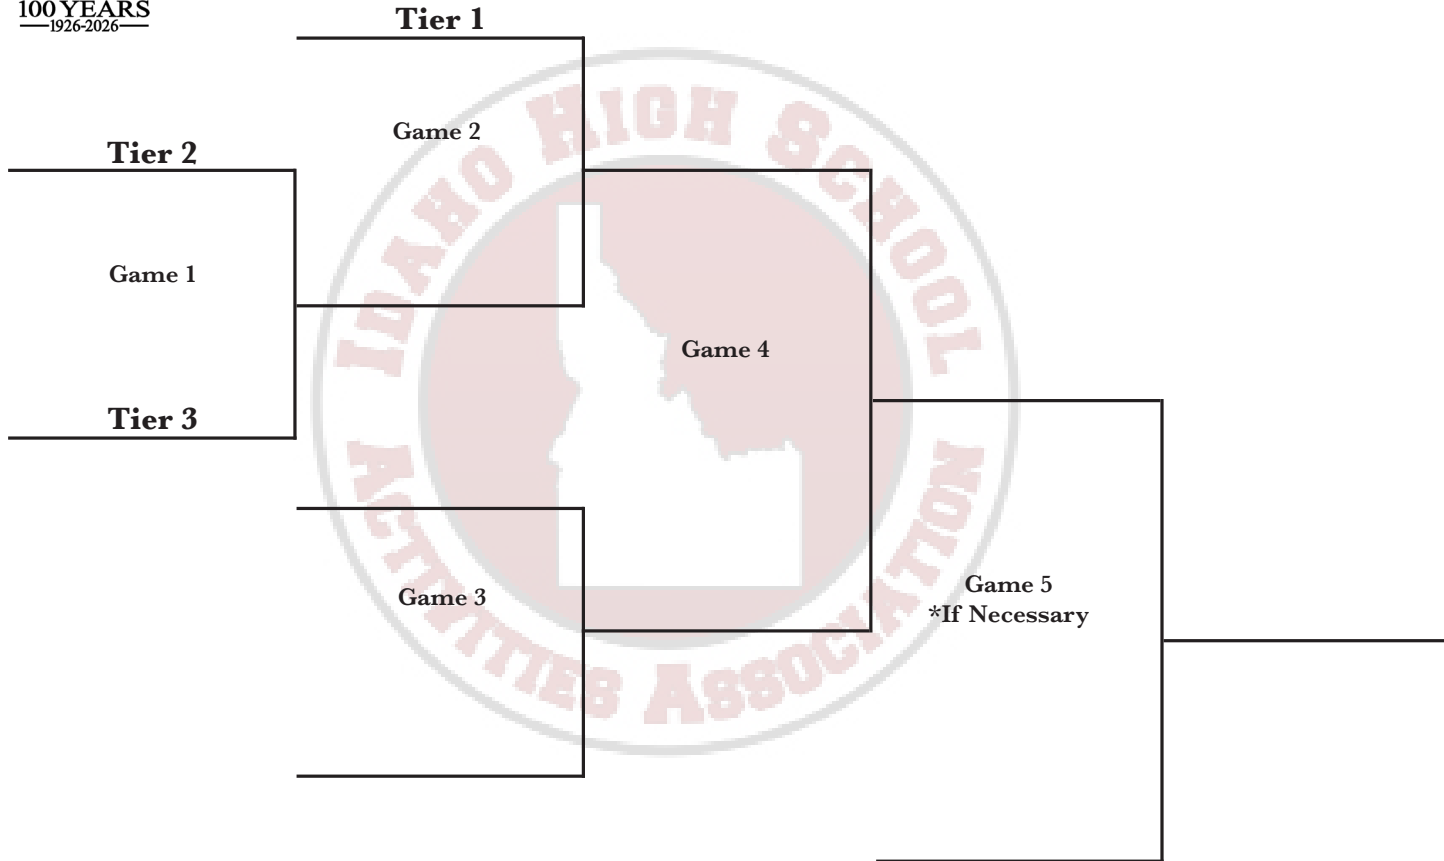

unbottled.

6A State Regional Series
North Qualifier
Post Falls HS
Dates: TBD

GAME SCHEDULE
TBD
ALL TIMES PACIFIC

3 Team Play-In Format
 Double Elimination Qualifier - Winner of Play-In Advances to State Championships
 8 teams based on representation (Rule 2) - 4 At-Large teams (highest ranked non-qualifiers)
 District Champions Host State Regional
 North = District 1/2 West = District 3 (2 Host) East = District 4/5/6
 3 Tier System (MaxPreps) for Play-In Seeding - Tier 1 (1-4 seeds) Tier 2 (5-8 seeds) Tier 3 (9-12 seeds)